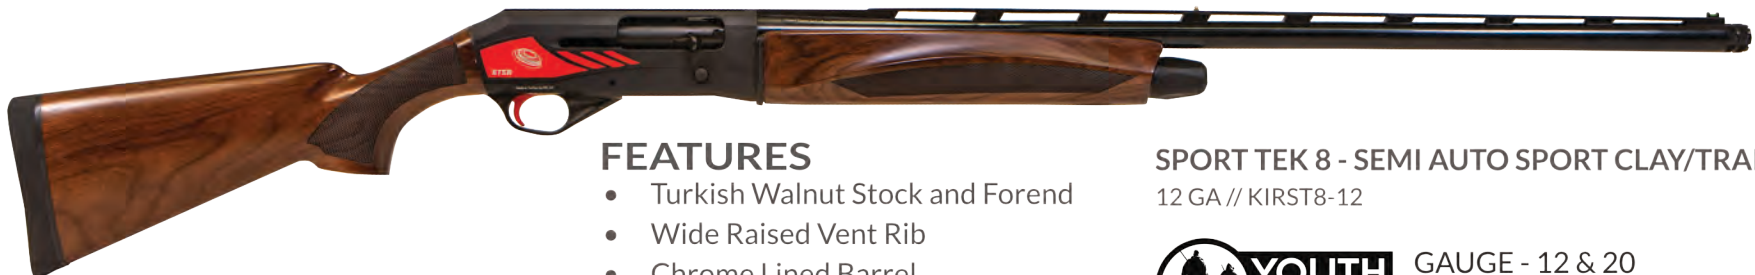

**SPORT TEK 5 - O/U SPORT CLAY**  
12 GA // KIRSTS5-12

**GAUGE - 12**  
**BARREL - 28"**  
**LOP - 12.5"**

**AVAILABLE**

**SPORT TEK 5 CLAY // 3" CHAMBER // 14" LOP | MC-5 EXT CHOKES**

GAUGE	BARREL	LENGTH	BARREL FINISH	STOCK FINISH	STARTING MSRP
12	30"	47.2"	BLACK	WALNUT	\$719